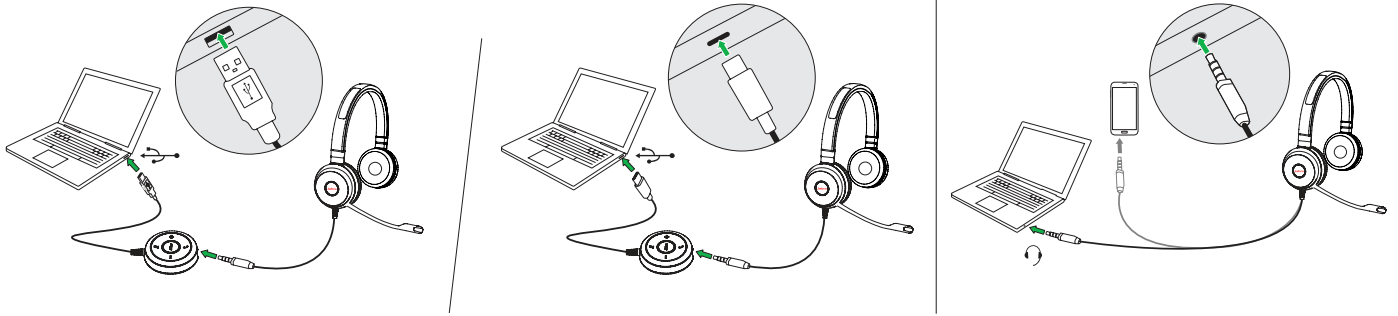

Intuitive control unit

Get easy access to the most used functions, like volume and mute. You can also answer and end calls quickly and easily, directly from the control unit.

Plug and Play setup

Works straight out of the box. Installation is as easy as simply plugging it in to the USB or USB-C port on your laptop. The Jabra Evolve 40 has a 3.5mm jack which can also be used for smart devices.

All day comfort

Built for style and comfort with soft leatherette ear cushions. Adjustable headband lets you find the perfect fit.

At a glance:

Jabra Evolve 40

- Find inspiration between calls. Enjoy your music with amazing sound throughout the day
- Stay in the zone and avoid interruptions. Integrated busylight notifies colleagues to avoid interruptions
- Flexible connectivity. Connect using USB or jack

Works with

[Jabra.com/ANC](https://www.jabra.com/ANC)

How to use

	Features	Benefits	Jabra Evolve 40
Connectivity	USB or USB-C ¹	Plug and Play connectivity to PC	•
	Certification	Skype for Business, Cisco, Avaya and more	•
Audio	Passive noise cancellation	Protects you against high frequency noise just by wearing the headset	•
	Wideband Audio/HD Voice	High quality audio for best possible sound	•
Ease of use	Call management	Intuitive in-line controller for greater call control	•
	Busylight	Integrated busylight acts as a 'do not disturb' signal	•
	Discreet boom arm	Boom arm with magnet that integrates into the headband when not on a call or when on the go	•
Compatibility	For compatibility information go to Jabra.com		  

¹USB-C connection is optimized for computers. USB-C connection with a mobile phone or tablet may give reduced performance.