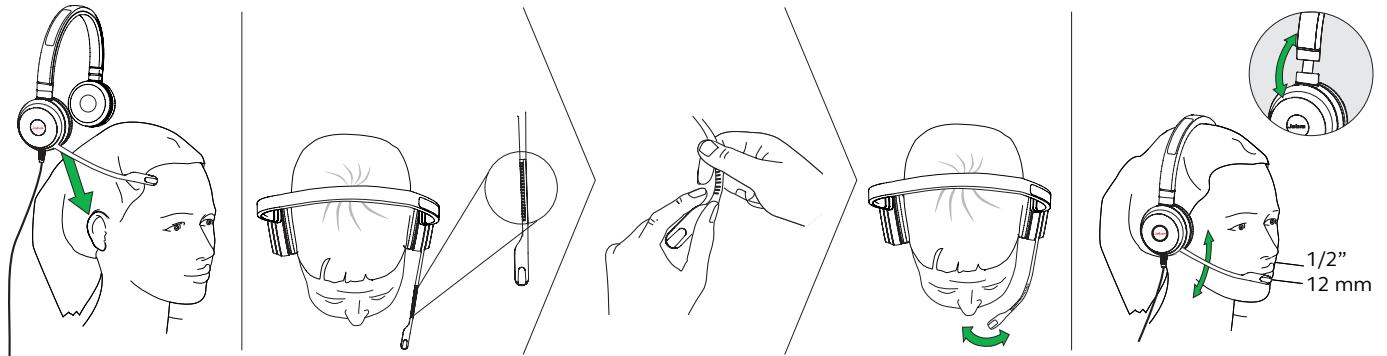

How to use

	Features	Benefits	Jabra Evolve 40
Connectivity	USB or USB-C¹	Plug and Play connectivity to PC	•
	Certification	Skype for Business, Cisco, Avaya and more	•
Audio	Passive noise cancellation	Protects you against high frequency noise just by wearing the headset	•
	Wideband Audio/HD Voice	High quality audio for best possible sound	•
Ease of use	Call management	Intuitive in-line controller for greater call control	•
	Busylight	Integrated busylight acts as a 'do not disturb' signal	•
	Discreet boom arm	Boom arm with magnet that integrates into the headband when not on a call or when on the go	•
Compatibility	For compatibility information go to Jabra.com		

¹USB-C connection is optimized for computers. USB-C connection with a mobile phone or tablet may give reduced performance.